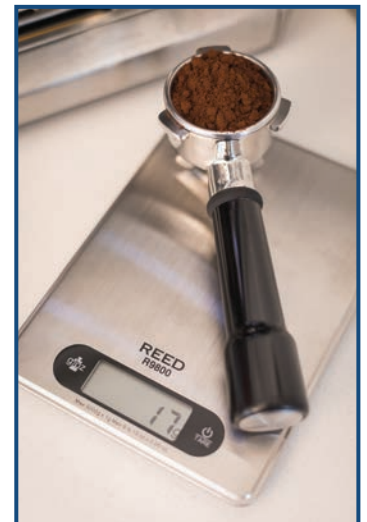

#### Features

- Large LCD display
- Quick response with high accuracy
- Stainless steel platform
- User selectable grams, pounds and ounces
- Full tare capacity
- Low battery and overload indicator
- Includes batteries

#### Specifications

Measuring Range:	5000g / 9lbs 15oz
Accuracy:	+/-1% of rdg
Resolution:	0.1oz / 1g (min 0.2oz / 2g start)
Display:	LCD 55 mm x 21 mm
Units:	g / lbs / oz
Tare:	Yes
Auto Power Off:	Yes
Low Battery Indicator:	Yes
Over Load Indicator:	Yes
Power Supply:	2 x AAA Batteries
Platform Size:	8.3 x 5.9 x 0.5" (210 x 150 x 12mm)
Product Certification:	CE, RoHS
Operating Temp.:	41 to 104°F (5 to 40°C)
Storage Temp.:	-4 to 140°F (-20 to 60°C)